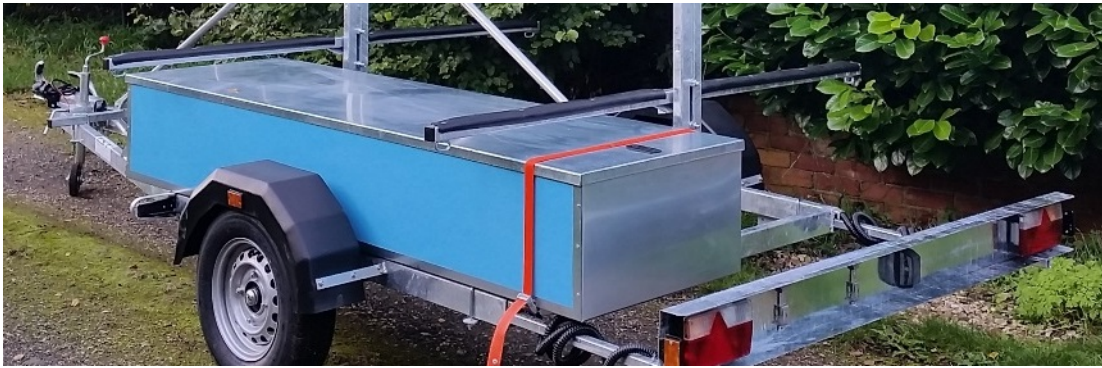

Box 1

Fits 1/2 Canoe 2/4 Kayak trailers

Storage box 2100 x 350 x 300 Locking lid **£450** inc VAT

Storage box 1700 x 350 x 300 Locking lid **£400** inc VAT

Box 2

Solid canoe box 2400 x 600 x 280cm one piece locking lid

Fits 2 & 4 Poster trailer

£495 inc VAT

Box 3

Mesh 2400 x 600 x 300 top and end doors lockable

Fits 2 & 4 Poster trailer

£595 inc VAT

Box 5

Solid 2400 x 760 x 360 top & end lockable doors